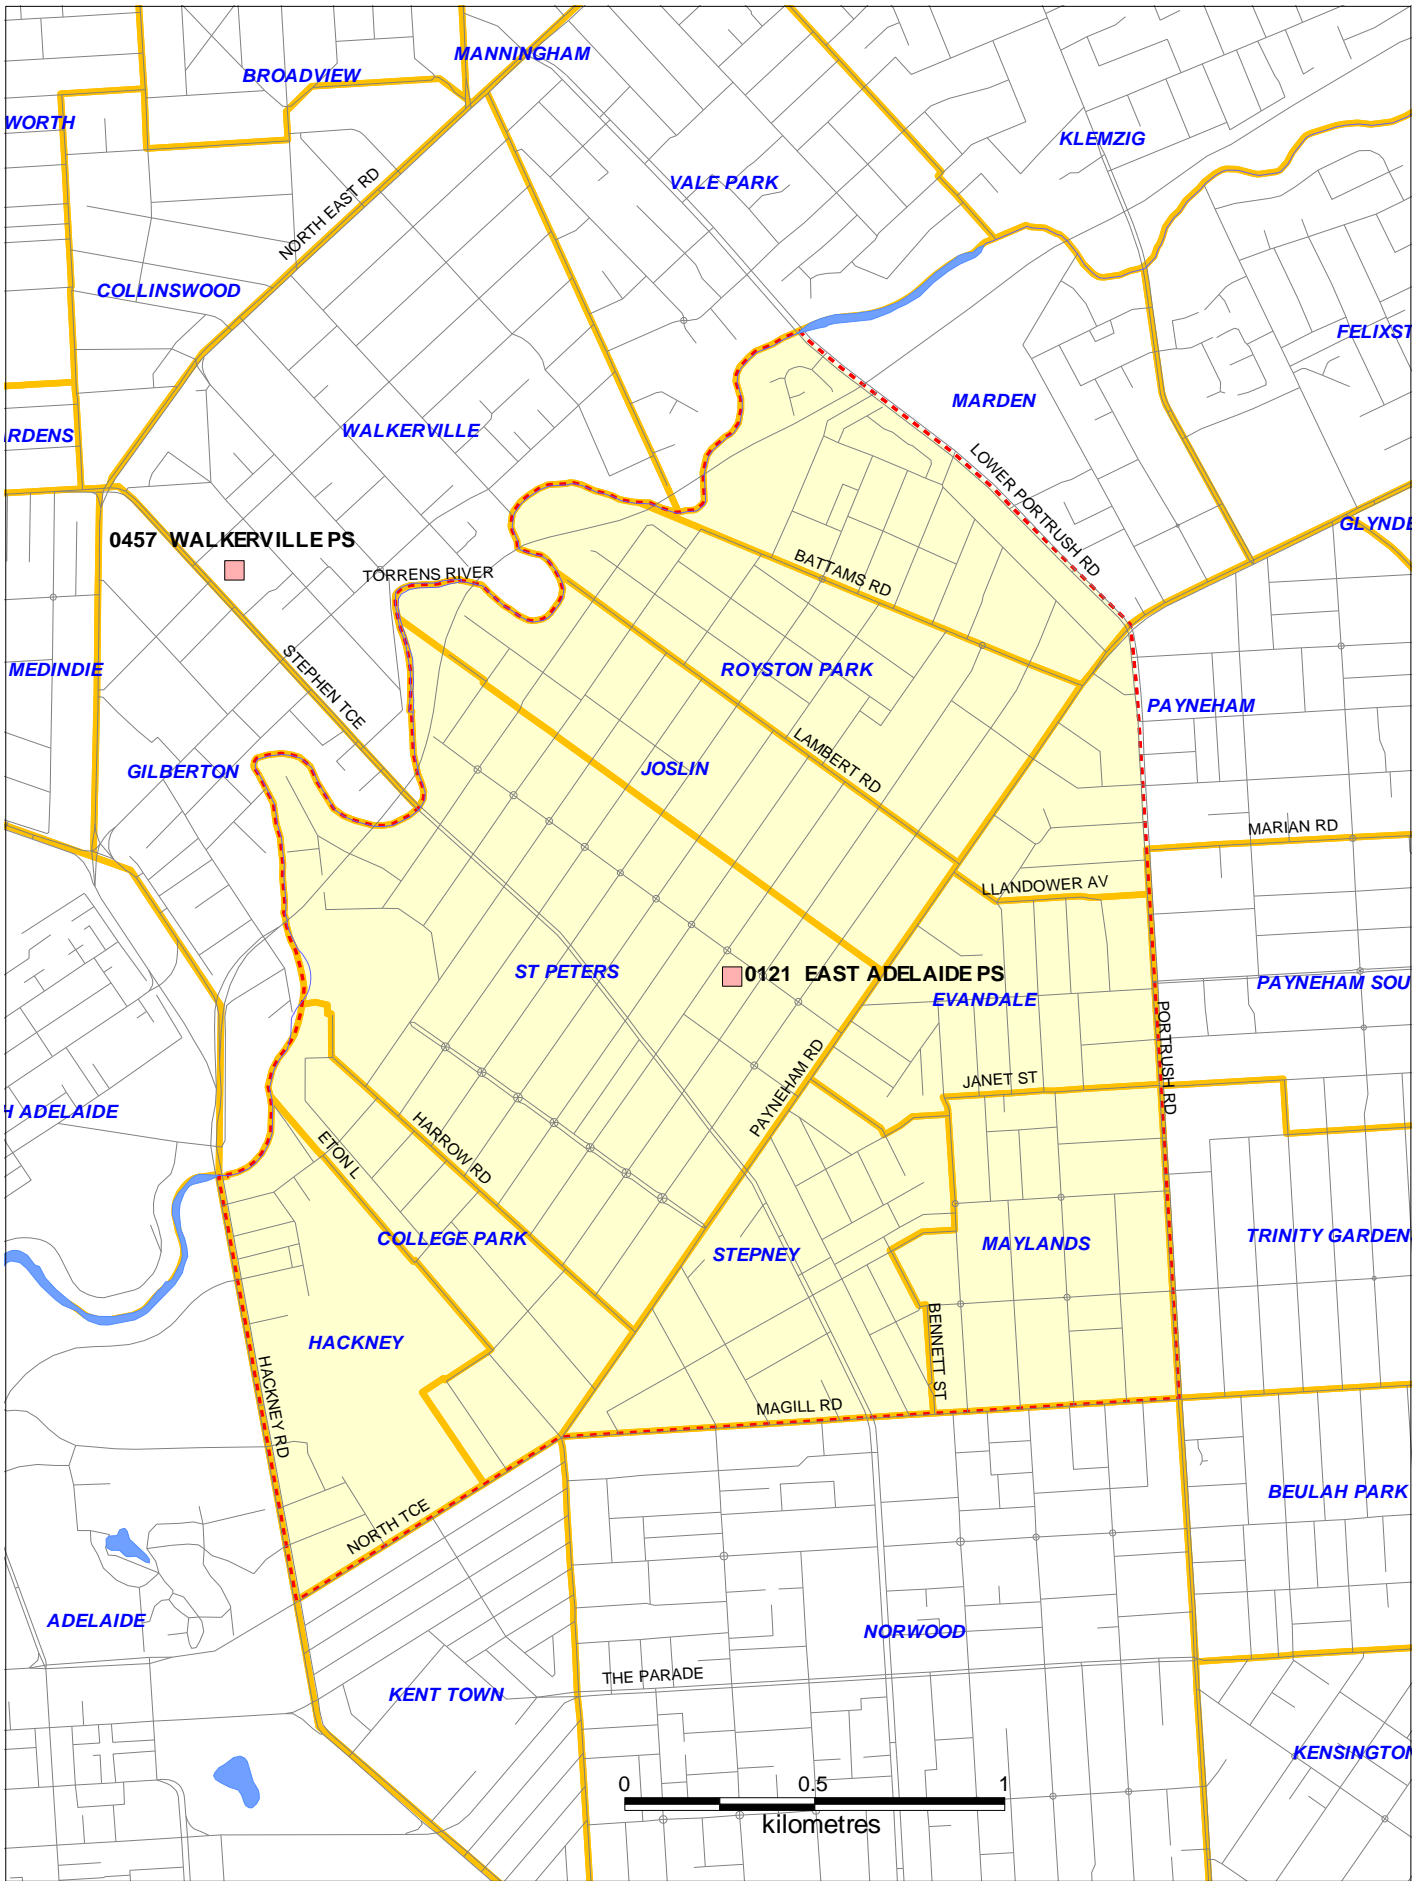

0121 East Adelaide PS Zone

PS	Railway	Suburb	Zone